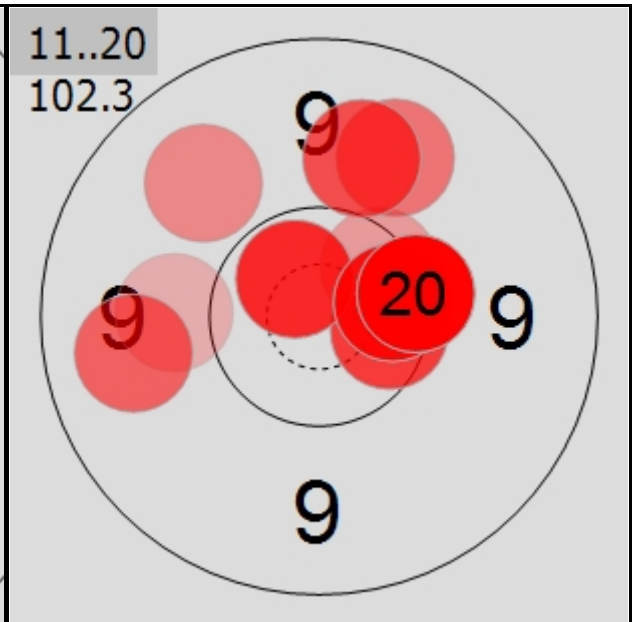

CDF 25 50 M MOULINS CARABINE 50M CG MEN HEMERY Hugo CEN

Individual

604.7 Points

SAT 27 JUL 2019 09:00

No	Score	No	Score	No	Score	No	Score	No	Score	No	Score	No	Score	No	Score
1	9.3	3	10.4	5	9.6	7	8.9	9	9.4	11	10.1	13	9.9	15	9.8
2	10.1	4	9.9	6	9.8	8	9.6	10	9.7	12	10.5	14	9.9	16	10.0