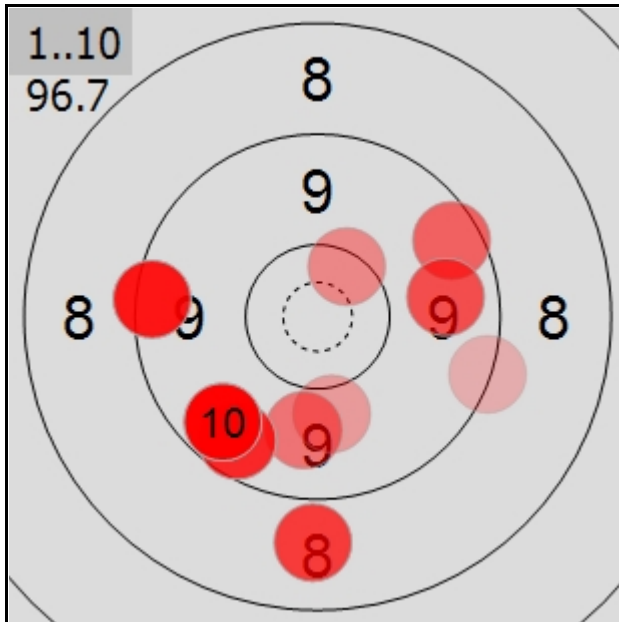

CDF 25 50 M MOULINS CARABINE 50M CG MEN HEMERY Hugo CEN

Individual

604.7 Points

SAT 27 JUL 2019 09:00

No	Score	No	Score	No	Score	No	Score	No	Score	No	Score	No	Score	No	Score
1	9.3	3	10.4	5	9.6	7	8.9	9	9.4	11	10.1	13	9.9	15	9.8
2	10.1	4	9.9	6	9.8	8	9.6	10	9.7	12	10.5	14	9.9	16	10.0