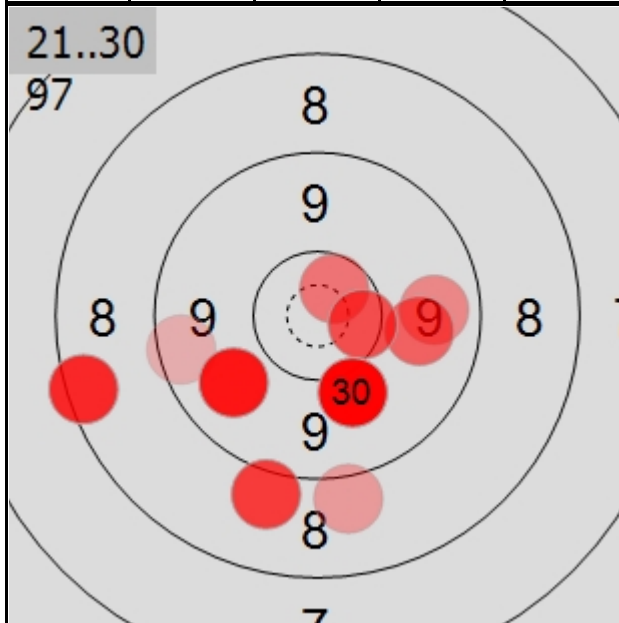

CDF 25 50 M MOULINS CARABINE 50M CG MEN HEMERY Hugo CEN

Individual

604.7 Points

SAT 27 JUL 2019 09:00

No	Score	No	Score	No	Score	No	Score	No	Score	No	Score	No	Score	No	Score
1	9.3	3	10.4	5	9.6	7	8.9	9	9.4	11	10.1	13	9.9	15	9.8
2	10.1	4	9.9	6	9.8	8	9.6	10	9.7	12	10.5	14	9.9	16	10.0