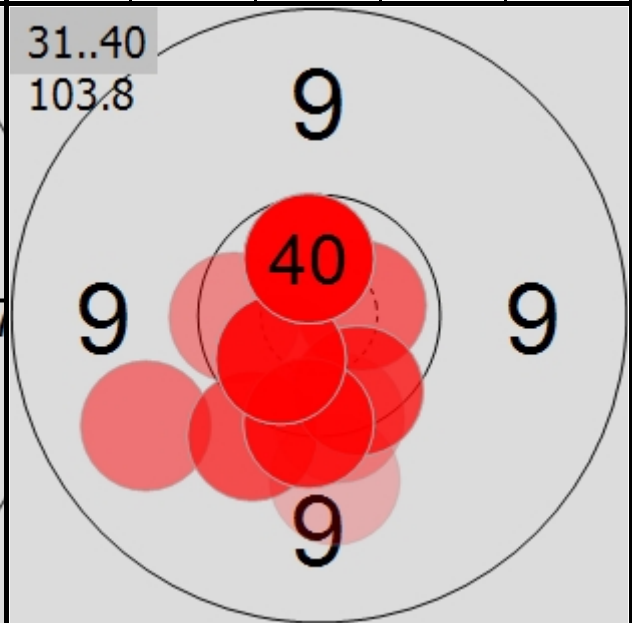

CDF 25 50 M MOULINS CARABINE 50M CG MEN HEMERY Hugo CEN

Individual

604.7 Points

SAT 27 JUL 2019 09:00

No	Score	No	Score	No	Score	No	Score	No	Score	No	Score	No	Score	No	Score
1	9.3	3	10.4	5	9.6	7	8.9	9	9.4	11	10.1	13	9.9	15	9.8
2	10.1	4	9.9	6	9.8	8	9.6	10	9.7	12	10.5	14	9.9	16	10.0